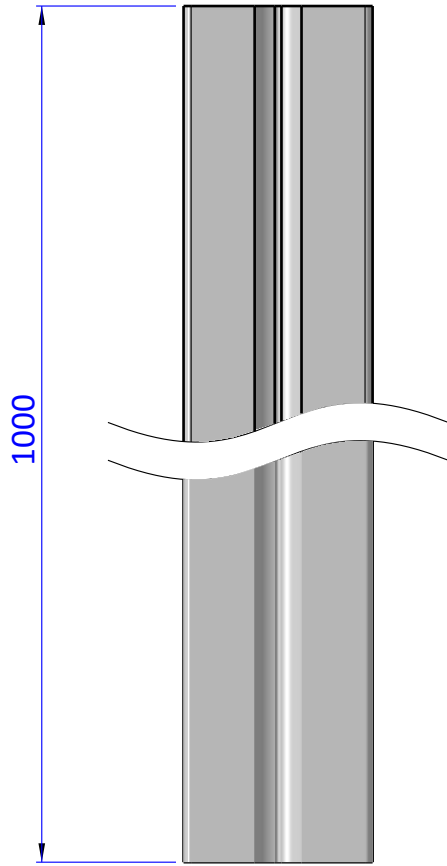

THE PROPERTY OF THE DRAWING IS ESTABLISHED BY LAW. IT IS FORBIDDEN TO PRODUCE OR SHOW IT TO THIRD PART. WITHOUT A WRITTEN AGREEMENT.

Item	Name	Q.ty
1	CA.X.2525.1000	1

DESIGNED FROM		REVIEW
FPS Automation		A
DATE	WEIGHT	
10/03/2020	0,683kg	
CODE		
CA.X.2525.1000		

Format A4

UNI 936-76

GENERAL TOLERANCE

UNI - ISO 2768

CLASSE f

DESCRIPTION

CA.X.2525.1000