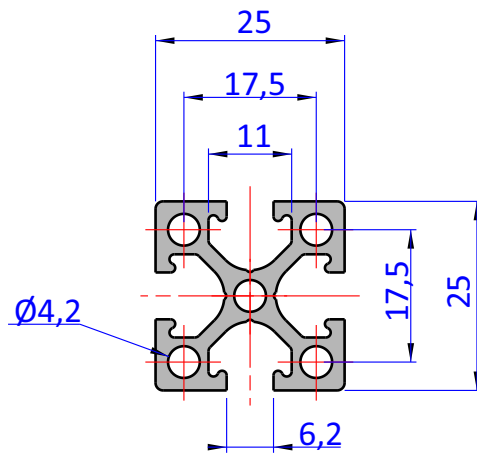

THE PROPERTY OF THE DRAWING IS ESTABLISHED BY LAW. IT IS FORBIDDEN TO PRODUCE OR SHOW IT TO THIRD PART. WITHOUT A WRITTEN AGREEMENT.

Item	Name	Q.ty
1	CA.X.2525.1000	1

DESIGNED FROM		REVIEW
FPS Automation		A
DATE	WEIGHT	
10/03/2020	0,683kg	
CODE		
CA.X.2525.1000		

Format A4

UNI 936-76

GENERAL TOLERANCE

UNI - ISO 2768

CLASSE f

DESCRIPTION

CA.X.2525.1000